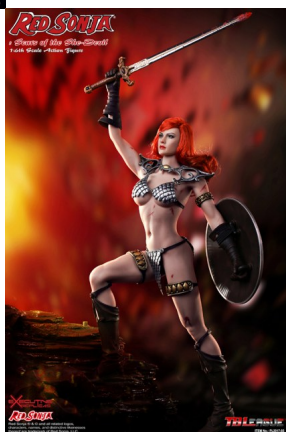

Red Sonja 1/6 Battle Damage

Yin and yang

Figures: Red Sonja 1/6 Battle Damage

Red Sonja - outlaw, mercenary, warrior and queen. After escaping her bloody origin, she hunted the wilderlands of Hyrkania, theived the streets and palaces of Pah-Disha, sold her sword on battlefields from Koth to Aquilonia, and liberated countless mugs of ale from barrels throughout the Hyborean world. Red Sonja slew the king who tried to possess her and freed the world from the dark sorcery of Kulan Gathe. Forced to flee her homeland, she rode west across the Turanian Steppes and into the shadowed mists of legendry.

Rating: Not Rated Yet

Price

399,00 €

Discount 100,00 €

[Ask a question about this product](#)

Description

Red Sonja - outlaw, mercenary, warrior and queen. After escaping her bloody origin, she hunted the wilderlands of Hyrkania, theived the streets and palaces of Pah-Disha, sold her sword on battlefields from Koth to Aquilonia, and liberated countless mugs of ale from barrels throughout the Hyborean world. Red Sonja slew the king who tried to possess her and freed the world from the dark sorcery of Kulan Gathe. Forced to flee her homeland, she rode west across the Turanian Steppes and into the shadowed mists of legendry.

Officially licensed and Authorized

/Users/cat5k/Library/Mobile Documents/com~apple~TextEdit/Documents/Ohne Titel 62.txt

Part List:

- 1) 1 x head sculpt
- 2) 1 x TBLEague (previously known as Phicen)
female seamless body with stainless steel armature
- 3) 5 pairs x interchangeable gloved hands
- 4) 1x arm band for the right upper arm
- 5) 1 x bikini style battle top with attached shoulder guard
- 6) 1 x bikini style battle bottom
- 7) 1 x belt with attached sword sheath
- 8) 1 pair x thigh bands
- 9) 1 pair x high boots
- 10) 1 x sword
- 11) 1 x dagger w sheath
- 12) 1 x axe
- 13) 1 x shield
- 14) 1 dragon base
- 15) 4 color packaging