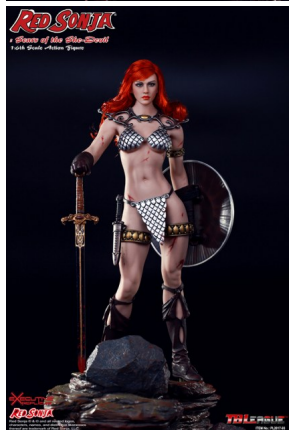

Red Sonja 1/6 Battle Damage

Yin and yang

Figures: Red Sonja 1/6 Battle Damage

Red Sonja - outlaw, mercenary, warrior and queen. After escaping her bloody origin, she hunted the wilderlands of Hyrkania, theived the streets and palaces of Pah-Disha, sold her sword on battlefields from Koth to Aquilonia, and liberated countless mugs of ale from barrels throughout the Hyborean world. Red Sonja slew the king who tried to possess her and freed the world from the dark sorcery of Kulan Gathe. Forced to flee her homeland, she rode west across the Turanian Steppes and into the shadowed mists of legendry.

Rating: Not Rated Yet

Price

399,00 €

Discount 100,00 €

[Ask a question about this product](#)

Description

Red Sonja - outlaw, mercenary, warrior and queen. After escaping her bloody origin, she hunted the wilderlands of Hyrkania, theived the streets and palaces of Pah-Disha, sold her sword on battlefields from Koth to Aquilonia, and liberated countless mugs of ale from barrels throughout the Hyborean world. Red Sonja slew the king who tried to possess her and freed the world from the dark sorcery of Kulan Gathe. Forced to flee her homeland, she rode west across the Turanian Steppes and into the shadowed mists of legendry.

Officially licensed and Authorized

/Users/cat5k/Library/Mobile Documents/com~apple~TextEdit/Documents/Ohne Titel 62.txt

Part List:

- 1) 1 x head sculpt
- 2) 1 x TBLEague (previously known as Phicen)
female seamless body with stainless steel armature
- 3) 5 pairs x interchangeable gloved hands
- 4) 1x arm band for the right upper arm
- 5) 1 x bikini style battle top with attached shoulder guard
- 6) 1 x bikini style battle bottom
- 7) 1 x belt with attached sword sheath
- 8) 1 pair x thigh bands
- 9) 1 pair x high boots
- 10) 1 x sword
- 11) 1 x dagger w sheath
- 12) 1 x axe
- 13) 1 x shield
- 14) 1 dragon base
- 15) 4 color packaging